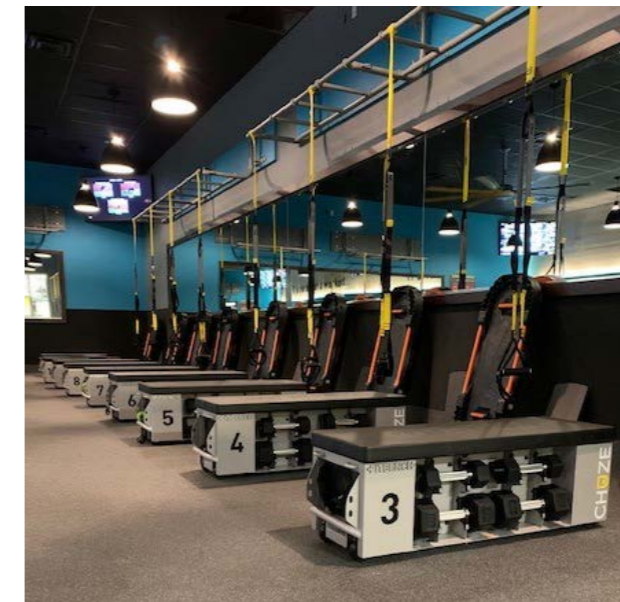

CUSTOMIZE YOUR CLUB

We understand that you've made your club special over the years and want to continue to see it grow. That's why we offer total customization of the FITBENCH.

Choose from custom logos, company colors, and even a custom molded top to reflect your one-of-a-kind club. You can customize one section, or make the bench completely yours.

Check out our Instagram to see how other clubs have gotten inspired by FITBENCH customization.