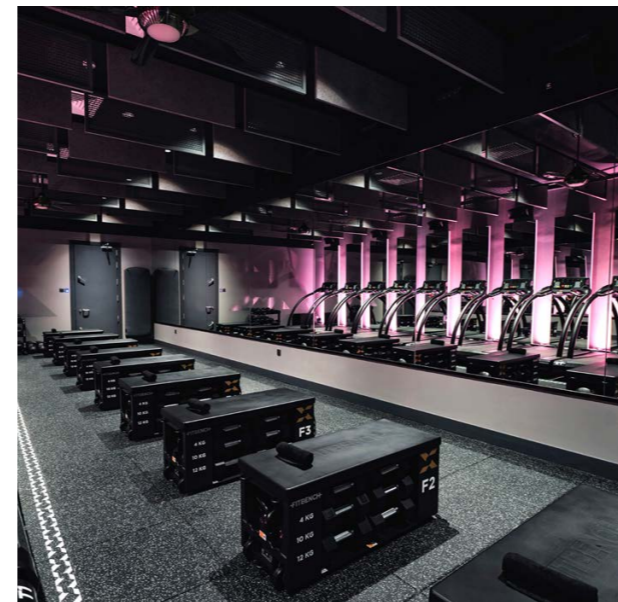

CUSTOMIZE YOUR CLUB

We understand that you've made your club special over the years and want to continue to see it grow. That's why we offer total customization of the FITBENCH.

Choose from custom logos, company colors, and even a custom molded top to reflect your one-of-a-kind club. You can customize one section, or make the bench completely yours.

Check out our Instagram to see how other clubs have gotten inspired by FITBENCH customization.