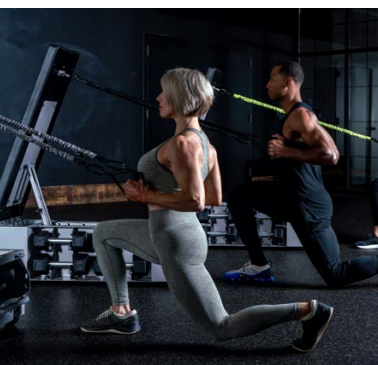

INTRODUCING FITBENCH

At FITBENCH®, we believe in creating superior fitness experiences through our innovative equipment.

FITBENCH has been designed to keep your workout intensity high and allows for quick exercise transitions in a safe and neat manner.

Our benches comes fully loaded with commercial grade weights and functional workout equipment. They each are robust, organized, and portable, making any FITBENCH the perfect choice for class environments and small group training.

FITBENCH is Where Function Meets Fitness®.

ATTENTIVE
EFFECTIVE
STRONG

” INNOVATING FUNCTIONAL FITNESS SINCE 2016 “