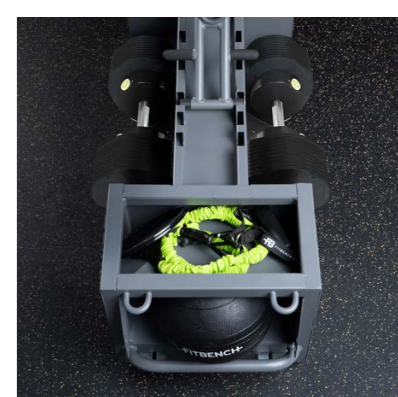

## WHAT'S INCLUDED

**2 SETS OF MXSELECT MX55 ADJUSTABLE DUMBBELLS**

10-PAIR DUMBBELL SET: 10 - 55 LB | 4.5 - 24.9 KG

**1 KETTLEBELL**

18 LB | 8 KG

**1 SLAM BALL**

15 LB | 7 KG

**3 SETS OF FITBANDS**

10, 20, 40 LB | 4, 10, 18 KG

**1 FOAM ROLLER**

*\*\*Fits multiple other brands of adjustable dumbbells*

Two of the industry's best innovations collide to create the FITBENCH YBELL™.

Combining YBell Fitness' unique 4-in-1 training tool that fuses a dumbbell, kettlebell, double-grip med ball, and push-up stand, with our patented bench design, our newest bench is the perfect pairing of two great products and companies.