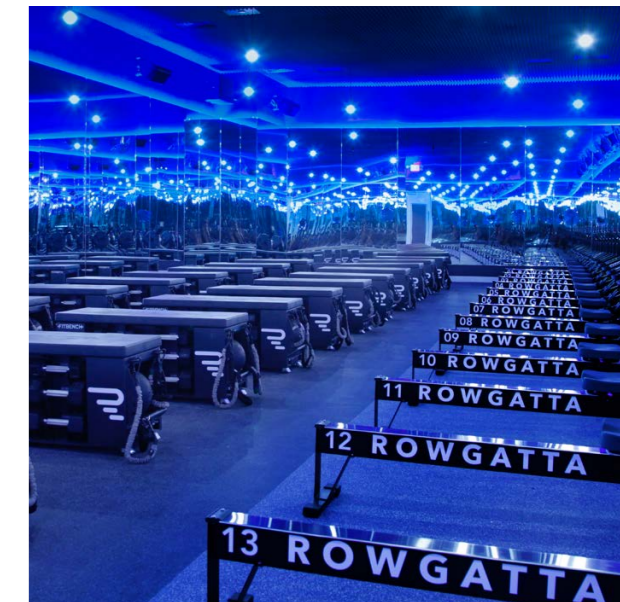

CUSTOMIZE YOUR CLUB

We understand that you've made your club special over the years and want to continue to see it grow. That's why we offer total customization of the FITBENCH.

Choose from custom logos, company colors, and even a custom molded top to reflect your one-of-a-kind club. You can customize one section, or make the bench completely yours.

Check out our Instagram to see how other clubs have gotten inspired by FITBENCH customization.