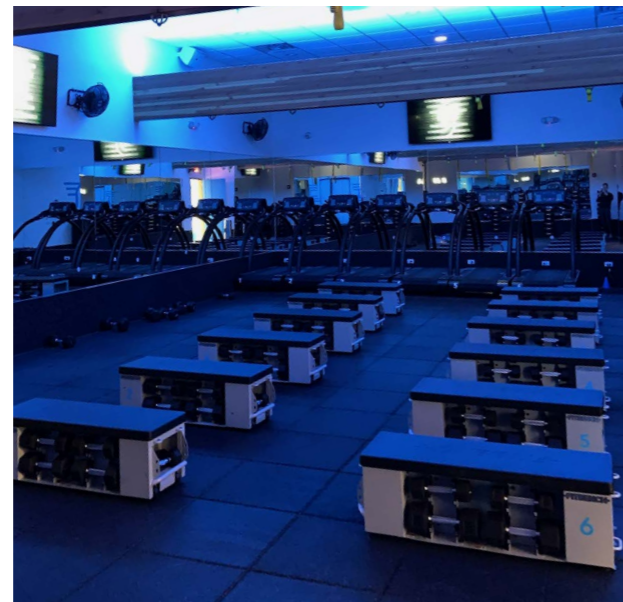

CUSTOMIZE YOUR CLUB

We understand that you've made your club special over the years and want to continue to see it grow. That's why we offer total customization of the FITBENCH.

Choose from custom logos, company colors, and even a custom molded top to reflect your one-of-a-kind club. You can customize one section, or make the bench completely yours.

Check out our Instagram to see how other clubs have gotten inspired by FITBENCH customization.